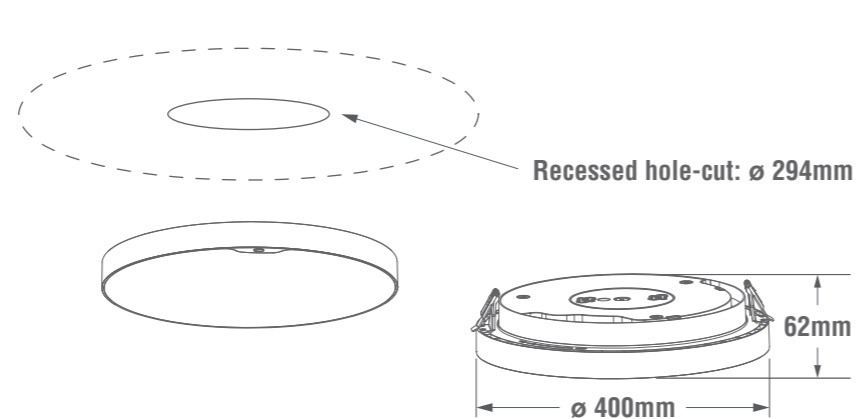

- 1 • IP54 water-proof • IK10 vandal-proof
- 2 • Optional selectable color temperature • Optional selectable power
- 3 • Ceiling / wall / suspended / recessed / track mounted • Quick and easy installation with separate base
- 4 • Wide choice of intelligent functions, with / without Bluetooth, human centric, sensor, emergency, DALI, etc.

Photometrics

C0/C180: — C90/C270: —

Dimension

Lumen Output

Model	Power	3000K	4000K	5000K
		105 lm/W	110 lm/W	115 lm/W
A400	22W	2450 lm	2520 lm	2590 lm
A400	28W	3020 lm	3070 lm	3120 lm

• Lumen may fluctuate between ± 10%. Customized higher lumen output available. Max power: 32W.

Specification

Input Voltage	220-240VAC
CRI	>80
Power Factor	>0.9
SDCM	3
Beam Angle	120°
Operation Temp.	-20°C ~ +40°C
IP Rating	IP54
IK Rating	IK10
Fitting Material	Polycarbonate

Electrical Class	II
Standard Lifespan	L70B50: 68,000h
Premium Lifespan	L70B50: 176,000h L80B10: 95,000h
Standard	EN60598-2-1 / EN55015 / EN62778 / EN60598-2-22
Emergency Lumen	200 ~ 400 lm
Battery	3h Duration