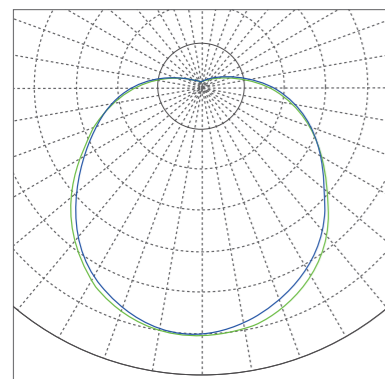

Photometrics

C0/C180: — C90/C270: —

Dimension

Lumen Output

Model	Power	3000K	4000K	5000K
		105 lm/W	110 lm/W	115 lm/W
A400	22W	2450 lm	2520 lm	2590 lm
A400	28W	3020 lm	3070 lm	3120 lm

• Lumen may fluctuate between ± 10%. Customized higher lumen output available. Max power: 32W.